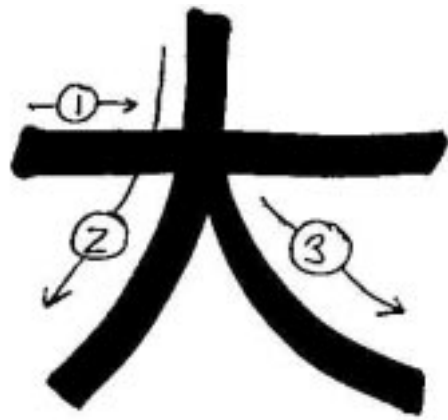

大

DAI

川

KO

明

MYO

Usui Master Symbol

Reisho style

The International Center for Reiki Training

DAI

KO

MYO

Usui Master Symbol

Reisho Style

The International Center for Reiki Training

7 turns including spiral

3 turns

Fire Serpent

Lightening bolt has 7 lines

Dai Ko Mio

Tibetan Reiki Symbols

Choku Rei

Sei heki

Hon Sha Ze Sho Nen