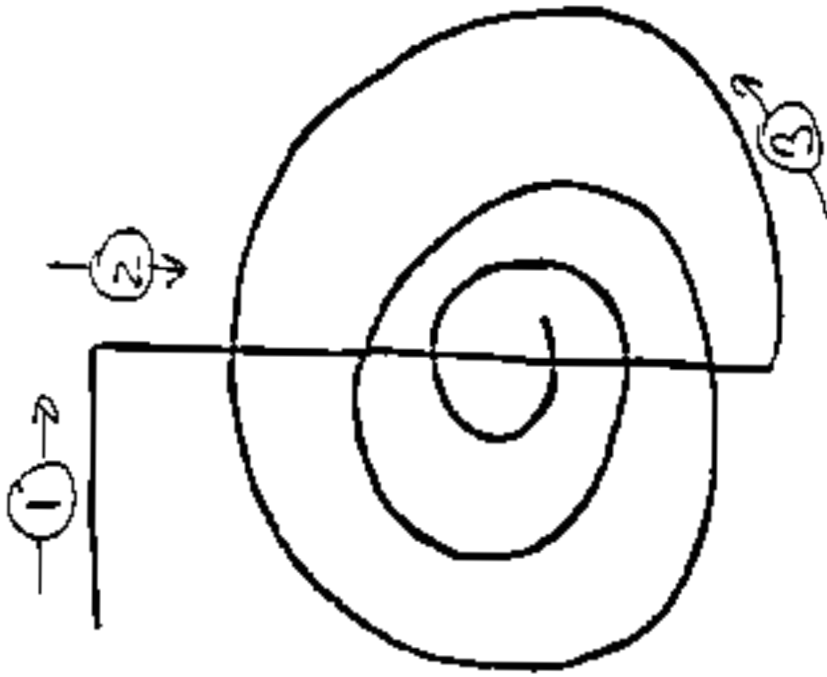

大

DAI

川

KO

明

MYO

Usui Master Symbol

Reisho style

The International Center for Reiki Training

DAI

KO

MYO

Usui Master Symbol

Reisho Style

The International Center for Reiki Training

7 turns including spiral

3 turns

Fire Serpent

Lightening bolt has 7 lines

Dai Ko Mio

Tibetan Reiki Symbols

Choku Rei

Sei heki

Hon Sha Ze Sho Nen

Second Degree Usui Reiki Symbols
 As Drawn by Mrs. Takata
 The International Center for Reiki Training