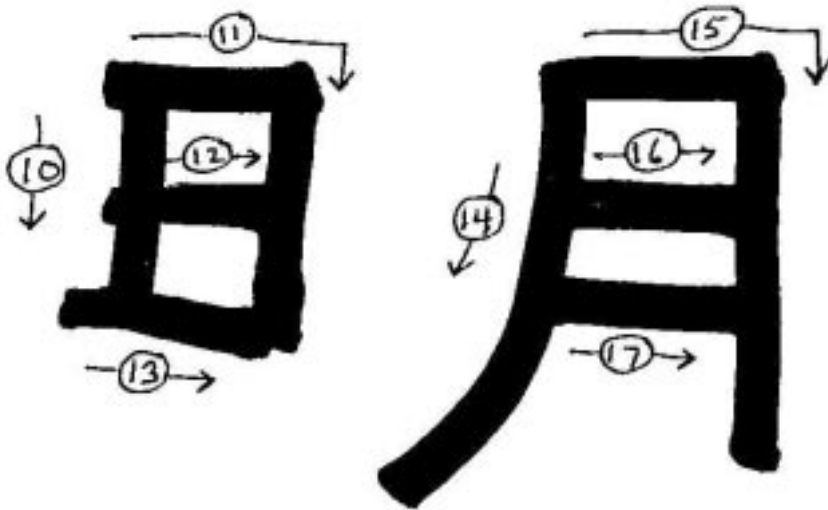

大

DAI

川

KO

明

MYO

Usui Master Symbol

Reisho style

The International Center for Reiki Training

DAI

KO

MYO

Usui Master Symbol

Reisho Style

The International Center for Reiki Training

7 turns including spiral

3 turns

Fire Serpent

Lightening bolt has 7 lines

Dai Ko Mio

Tibetan Reiki Symbols

Choku Rei

Sei heki

Hon Sha Ze Sho Nen

Second Degree Usui Reiki Symbols
 As Drawn by Mrs. Takata
 The International Center for Reiki Training