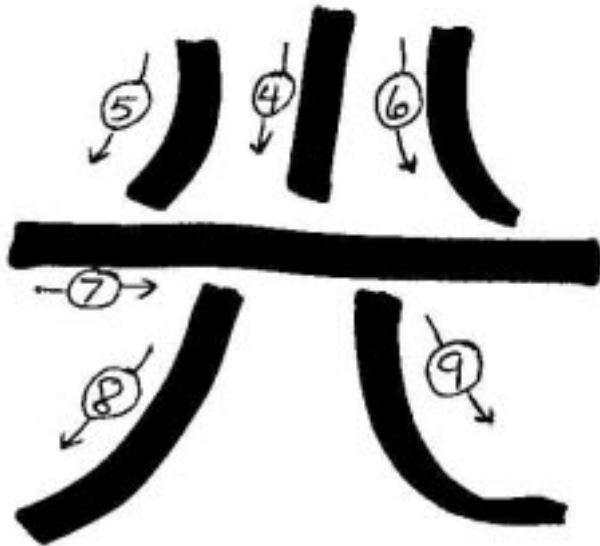

大

DAI

川

KO

明

MYO

Usui Master Symbol

Reisho style

The International Center for Reiki Training

DAI

KO

MYO

Usui Master Symbol

Reisho Style

The International Center for Reiki Training

7 turns including spiral

3 turns

Fire Serpent

Lightening bolt has 7 lines

Dai Ko Mio

Tibetan Reiki Symbols

Choku Rei

Sei heki

Hon Sha Ze Sho Nen