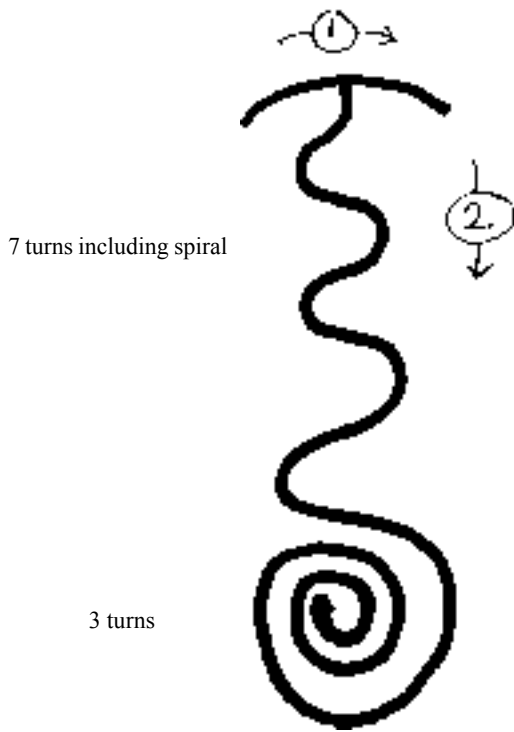

大

DAI

川

KO

明

MYO

Usui Master Symbol

Reisho style

The International Center for Reiki Training

DAI

KO

MYO

Usui Master Symbol

Reisho Style

The International Center for Reiki Training

7 turns including spiral

3 turns

Fire Serpent

Lightening bolt has 7 lines

Dai Ko Mio

Tibetan Reiki Symbols

Choku Rei

Sei heki

Hon Sha Ze Sho Nen